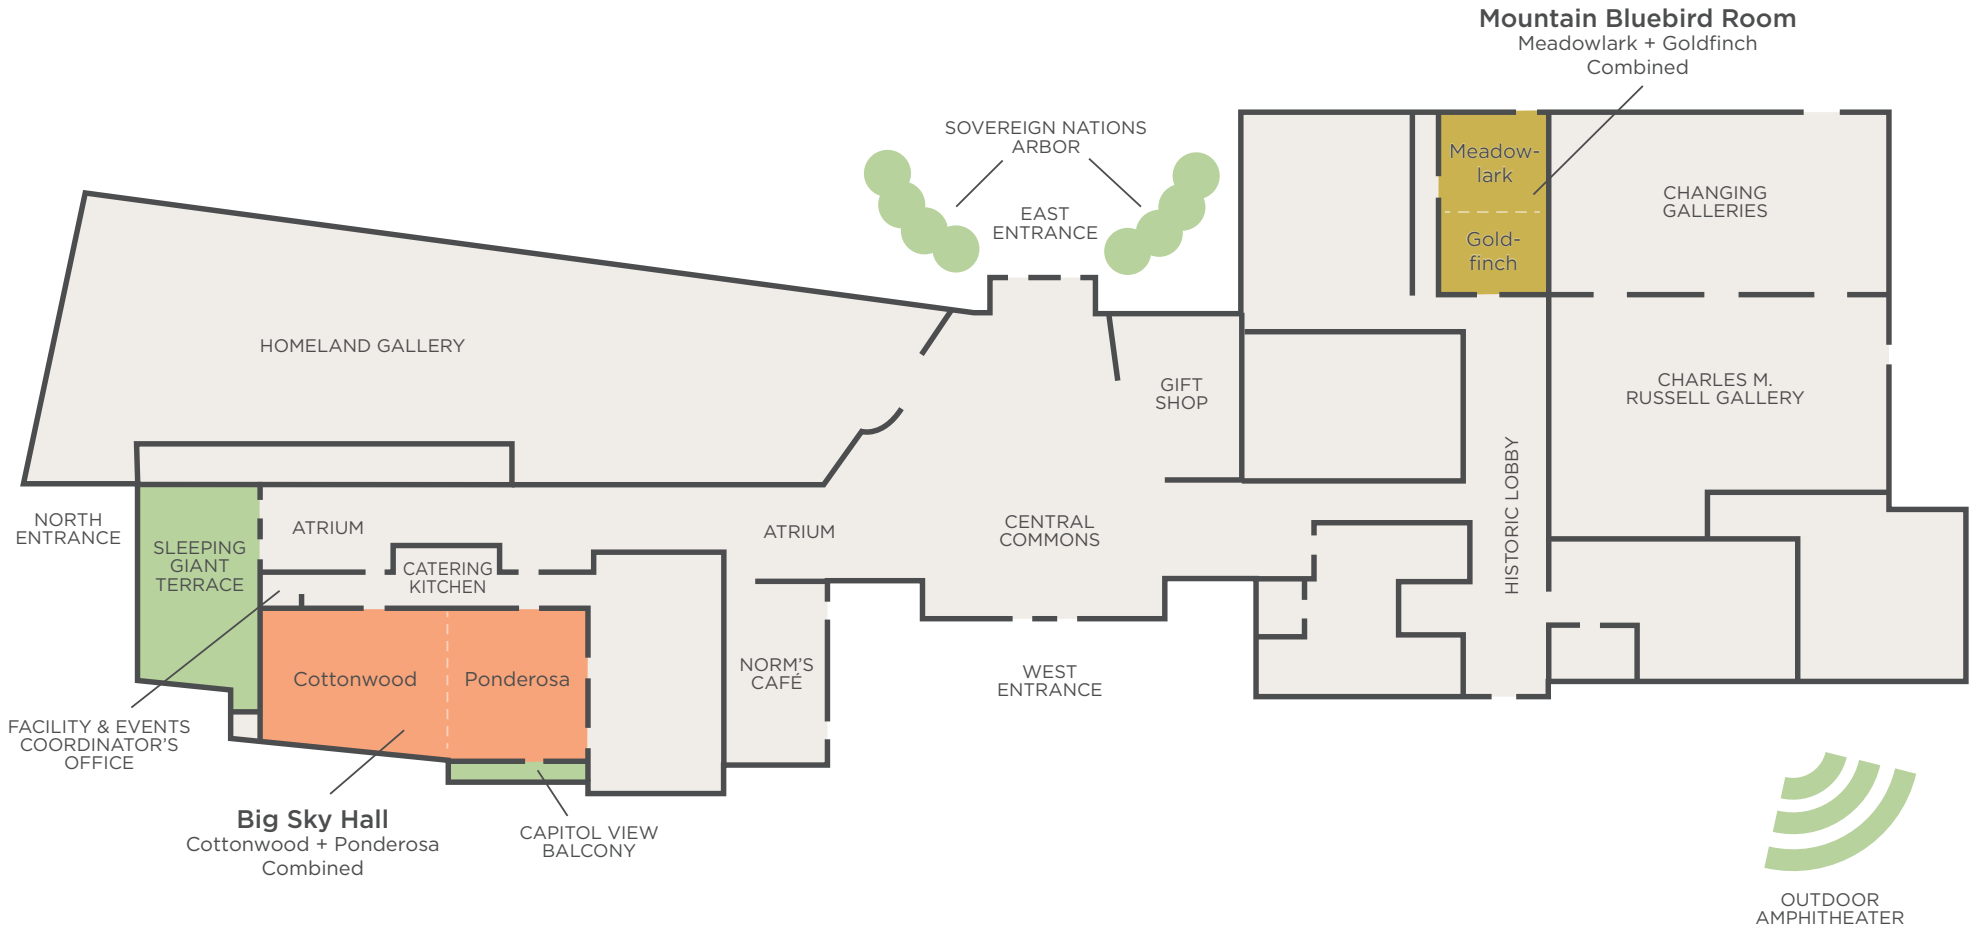

EVENT SPACES AT THE MONTANA HERITAGE CENTER

EVENT SPACE MAP

This document was produced by the Montana Historical Society and was printed at state expense. Information on the cost of this publication can be obtained by contacting the MTHS Development Office.